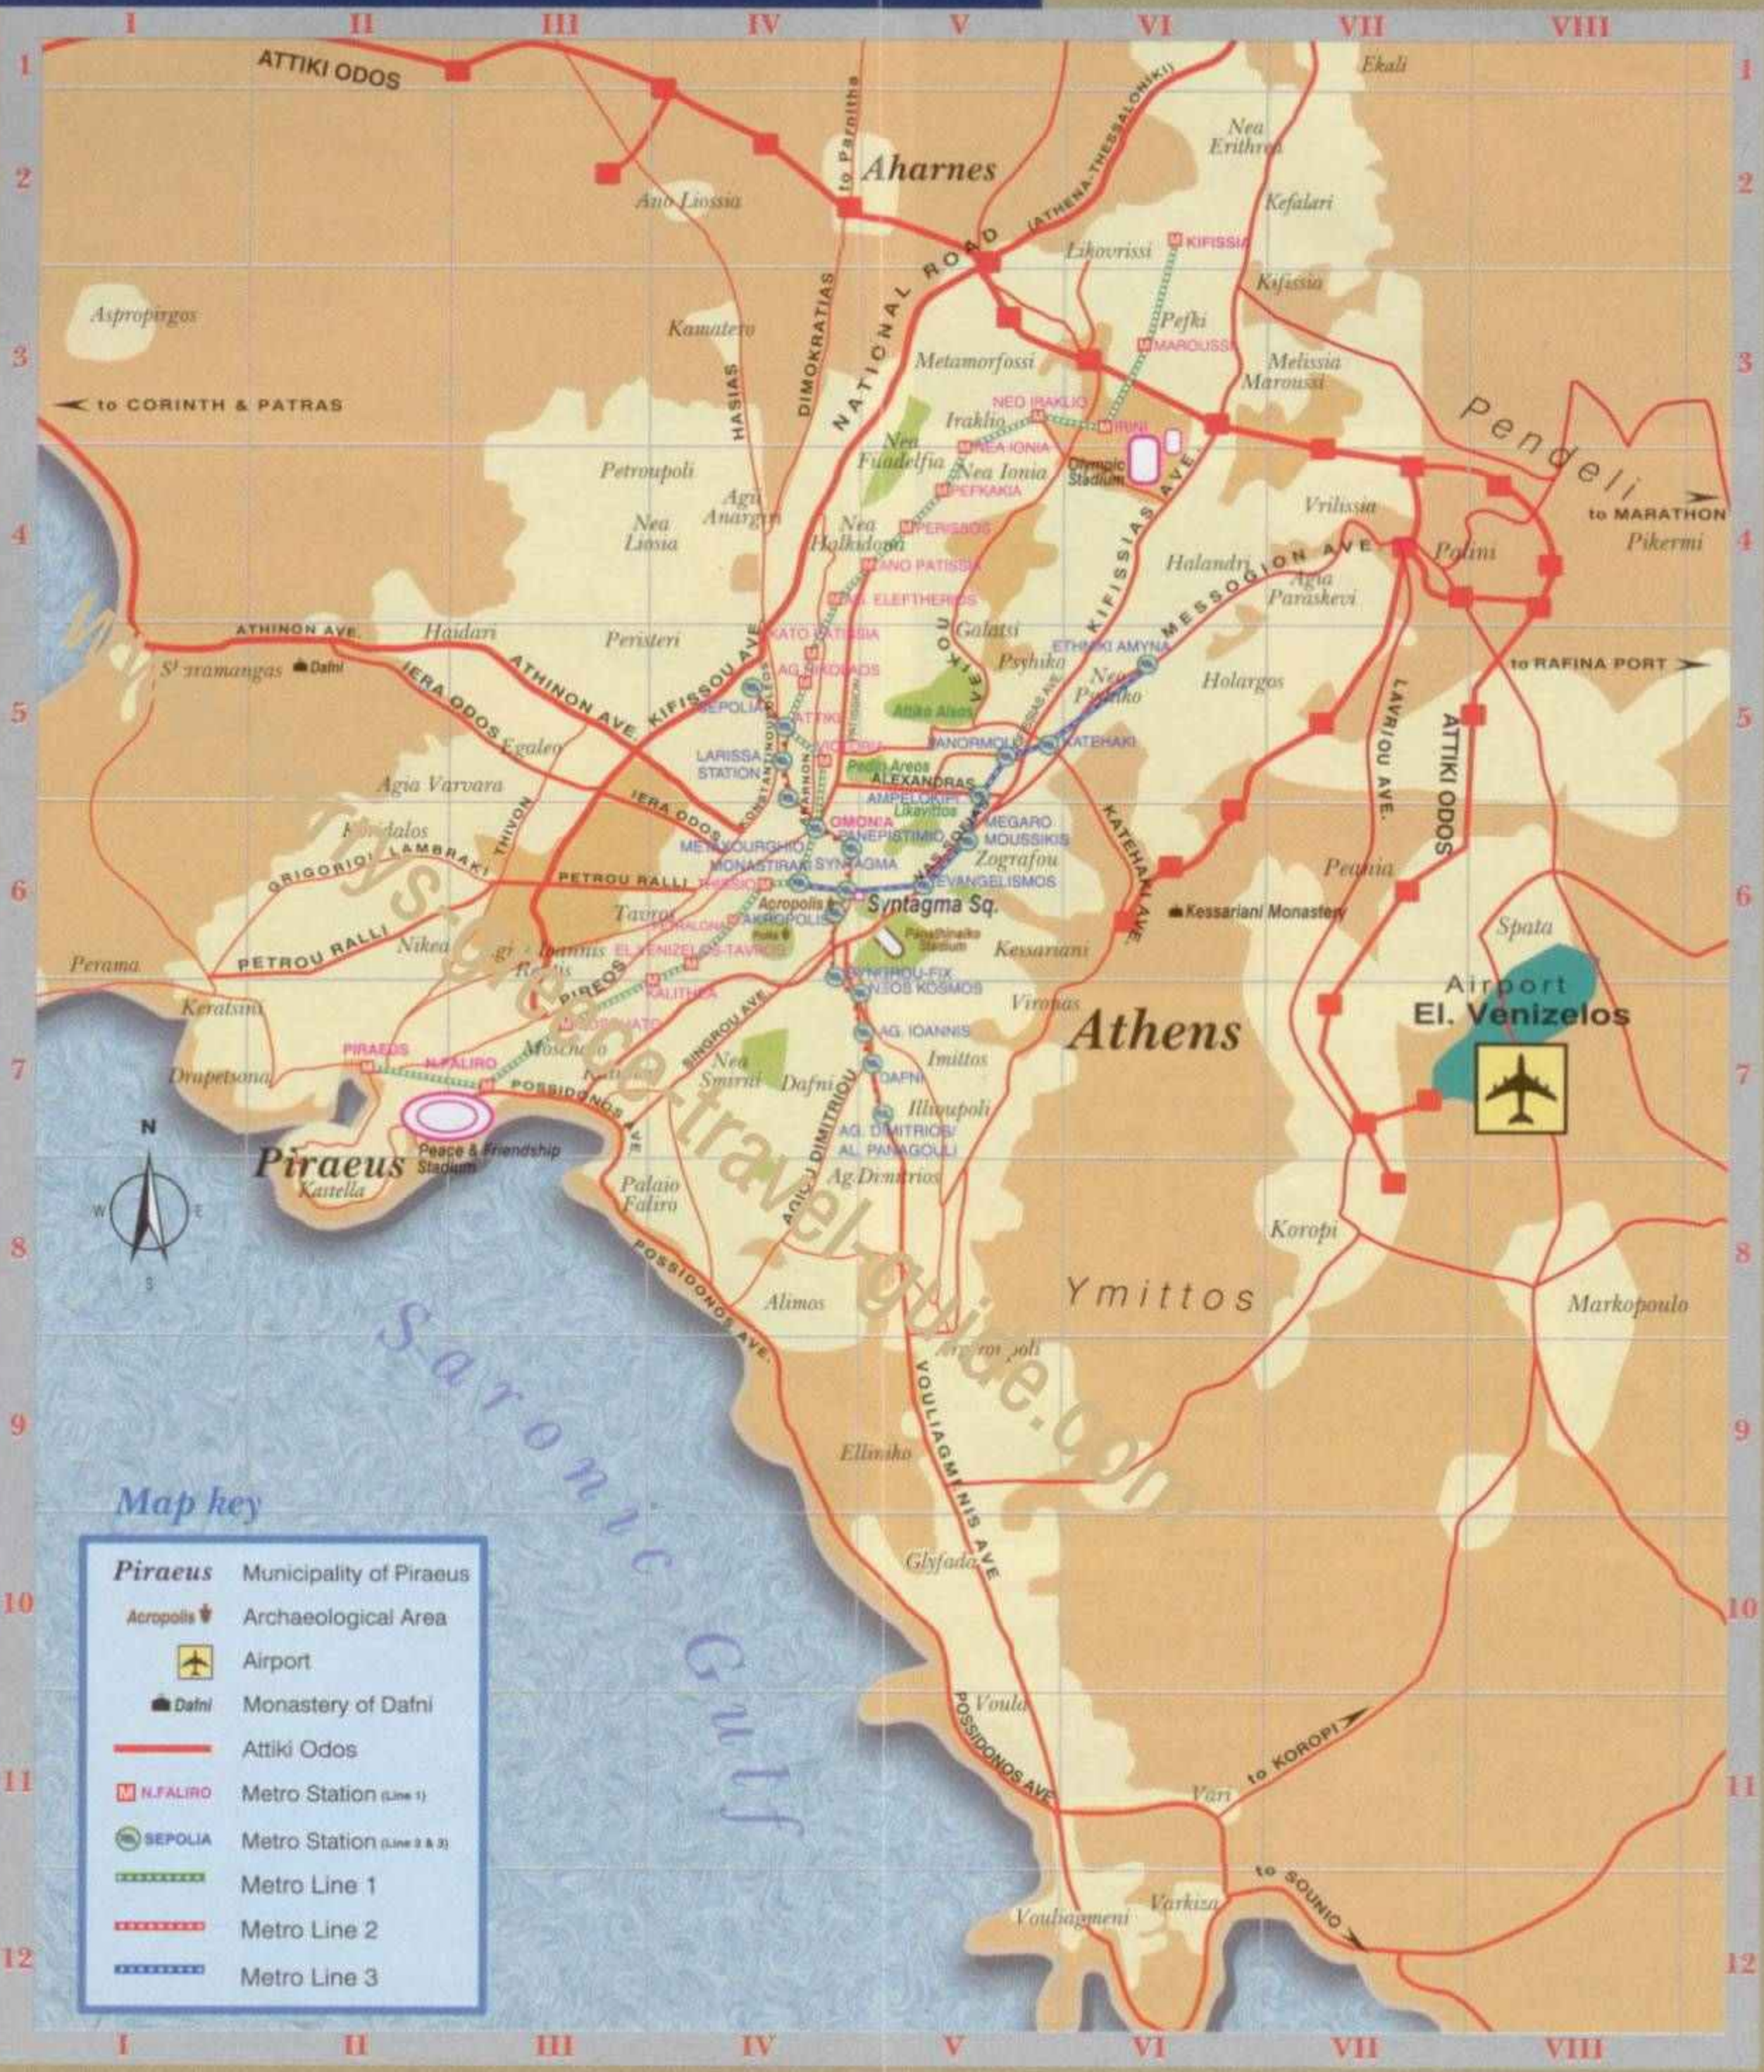

Map of Athens, Piraeus and suburbs

Map key

Piraeus	Municipality of Piraeus
	Archaeological Area
	Airport
	Monastery of Dafni
	Attiki Odos
	Metro Station (Line 1)
	Metro Station (Line 2 & 3)
	Metro Line 1
	Metro Line 2
	Metro Line 3